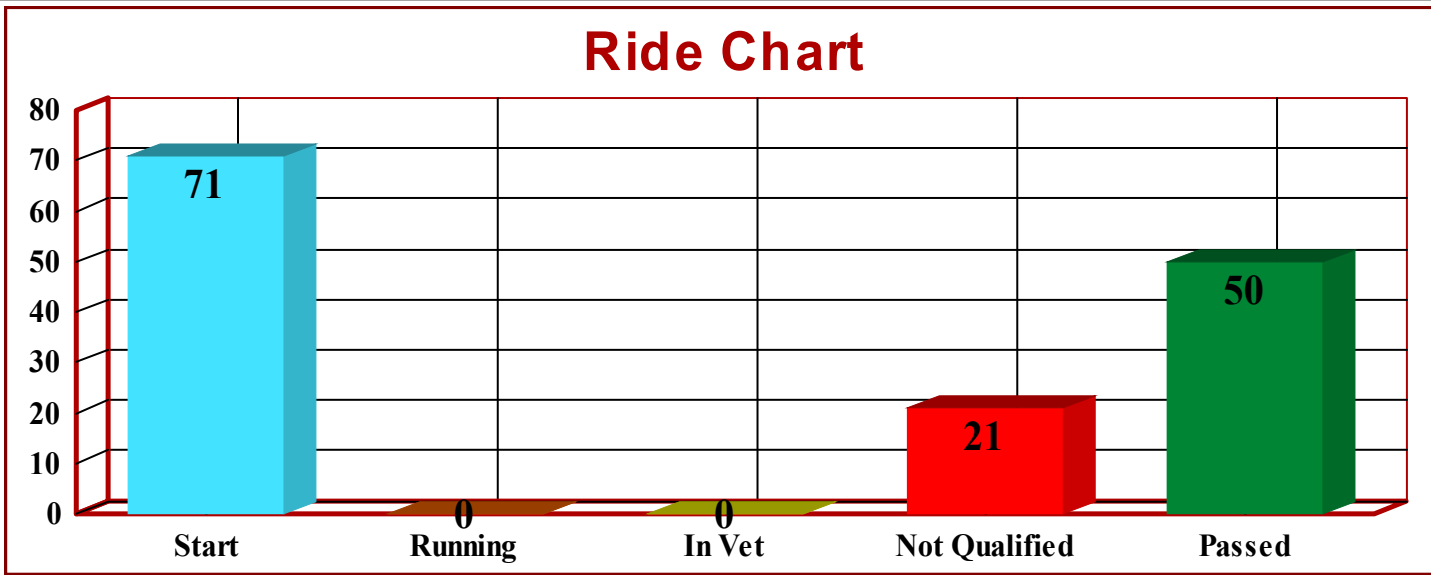

H.H Sheikha Fatima Bint Mubarak Ladies Endurance Cup for Arab Countries Only

CEN 90 KM Endurance Ride on Saturday 30th November 2013

Emirates International Endurance Village, Al Wathba, Abu Dhabi

Sponsored By : Abu Dhabi Sport Council

Result Gate 2/4 (71 Started) (50 Passed = 70.42%) (21 NQ. = 29.58%)

Rank	Nbr.	Rider	Ph.	Phase Rank	Arrival Time	Vet In Time	ST*	2nd Insp. Time	Horse Pulse	Recovery	Ph.Riding Time	Phase Speed	T. Riding Time	Average Speed	Departure Time	Status