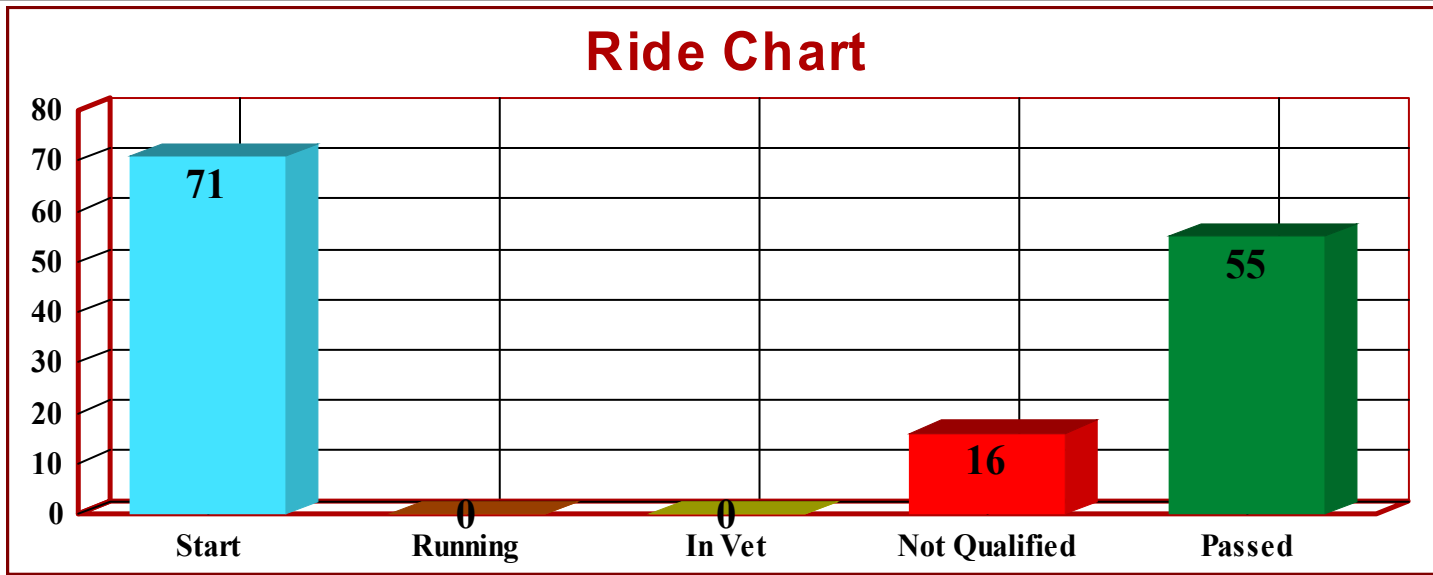

H.H Sheikha Fatima Bint Mubarak Ladies Endurance Cup for Arab Countries Only

CEN 90 KM Endurance Ride on Saturday 30th November 2013

Emirates International Endurance Village, Al Wathba, Abu Dhabi

Sponsored By : Abu Dhabi Sport Council

Result Gate 1/4 (71 Started) (55 Passed = 77.46%) (16 NQ. = 22.54%)

Rank	Nbr. Rider	Ph.	Phase Rank	Arrival Time	Vet In Time	ST*	2nd Insp. Time	Horse Pulse	Recovery	Ph.Riding Time	Phase Speed	T. Riding Time	Average Speed	Departure Time	Status