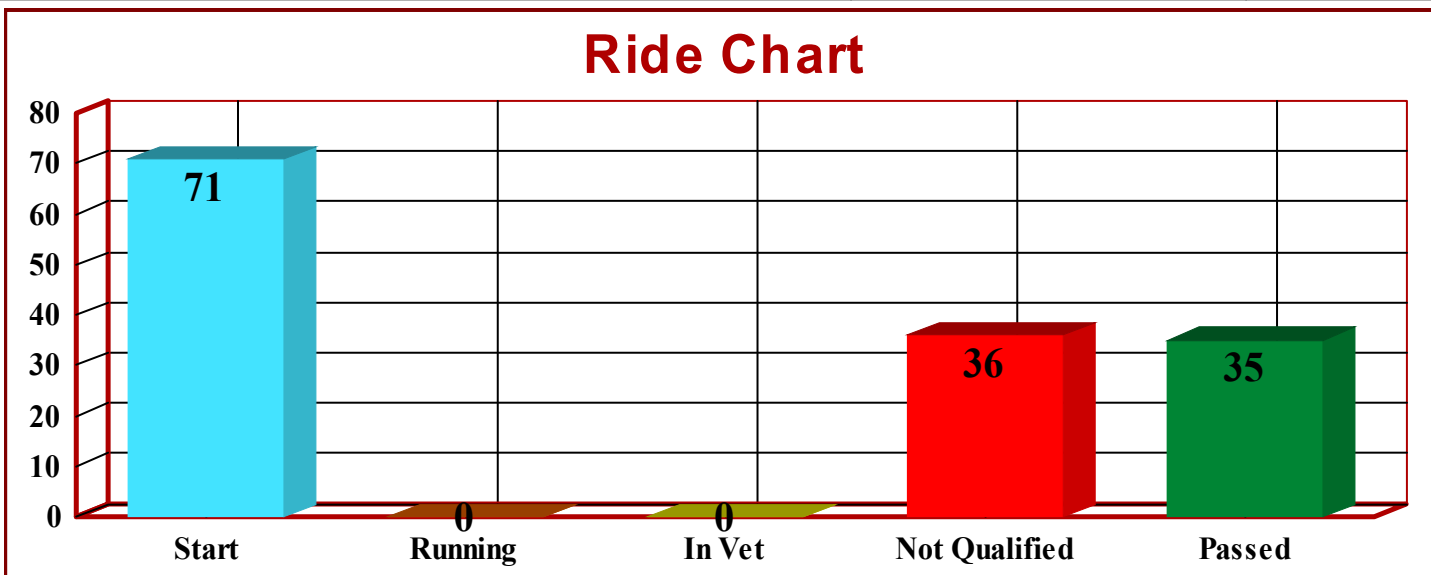

Rank	Nbr.	Rider	Ph.	Phase Rank	Arrival Time	Vet In Time	ST*	2nd Insp. Time	Horse Pulse	Recovery	Ph.Riding Time	Phase Speed	T. Riding Time	Average Speed	Departure Time	Status
NQ	73	Al Yazia Darwish Al Marar							4232 SINDABAD /2004/Gelding/Bay/Crossbred							104EF47
		UAE	1	LA	08:40:55	08:45:48			58/60	00:04:53	01:45:48	17.013	01:45:48	17.013		Elim
Sultan Hazza Al Darmaki / Sultan Hazza Sultan Al Darmaki / Sultan hazza aldarmaki p													Lameness		Eliminated	
NQ	77	Hind Khalid Habib Al Redha							3360 Mereemtah des Eymes /2000/Mare/Grey/Anglo Arab							FRA44517
		UAE	1	TO	08:02:57	08:14:59	I	08:27:03		00:12:02	01:14:59	24.005	01:14:59	24.005		Disq
Al Aasfa Ltd / Mohd Ahmed Al Sabousi / Al Aasfa 2 Endurance Stables													Time Over		Disqualified	
NQ	87	Aliya Ali Mohd Yousif Al Marzooqi							574 Mistral de Tanues /2000/Gelding/Bay/Arab							FRA43184
		UAE	1	LA	07:58:35	08:05:15	E	08:26:13	52/52	00:06:40	01:05:15	27.586	01:05:15	27.586		Elim
Emaar Stables / Fadhl Manea Saleh Al Mathil / Emaar Endurance Stables													Lameness		Eliminated	
NQ	95	Athob Al Majed							18533 Turco O Osis /2000/Gelding/Chestnut/Arab							ESP40650
		KUW	1	LA	08:18:26	08:24:06			60/60	00:05:40	01:24:06	21.403	01:24:06	21.403		Elim
Sh Sultan bin Zaved Al Nahvan / Carlos Enrique / W rsan Stables													Lameness		Eliminated	
NQ	48	Manal Abdulla Mohd Al Balooshi							3991 Magnum /2003/Gelding/Grey/Arab							102TO35
		UAE	1	FTC												Elim
Sh Rashid bin Hamdan Al Maktoum / Buti Saif Al Mazrooei / Al Nasr -2 Endurance St													Failed To Complete		Eliminated	
NQ	49	Dana Abdulla Ahmed yousif Al Hammadi							4613 Ameen /2001/Gelding/Grey/Arab							UAE40850
		UAE	1	LA												Disq
Sh Rashid bin Hamdan Al Maktoum / Hassan bin Ali / Al Nasr -2 Endurance Stables													Lameness		Disqualified	
NQ	54	Asma Hamad bin Fahad							3303 LP Halimo /2002/Gelding/Chestnut/Arab							102SN27
		UAE	1	FTC												Disq
Al Reeh Endurance Stables / Rajendra Nathawat / Al Reeh Endurance Stables													Failed To Complete		Disqualified	
NQ	91	Hanan Hassan El Nahhas							4527 Athal W rsan /2006/Mare/Grey/Arab							103VL46
		EGY	1	FTC-ME												Disq
Sh Sultan bin Zaved Al Nahvan / Mohamed Hamad Al Jneibi / W rsan Stables													Failed To Complete-Metabolic		Disqualified