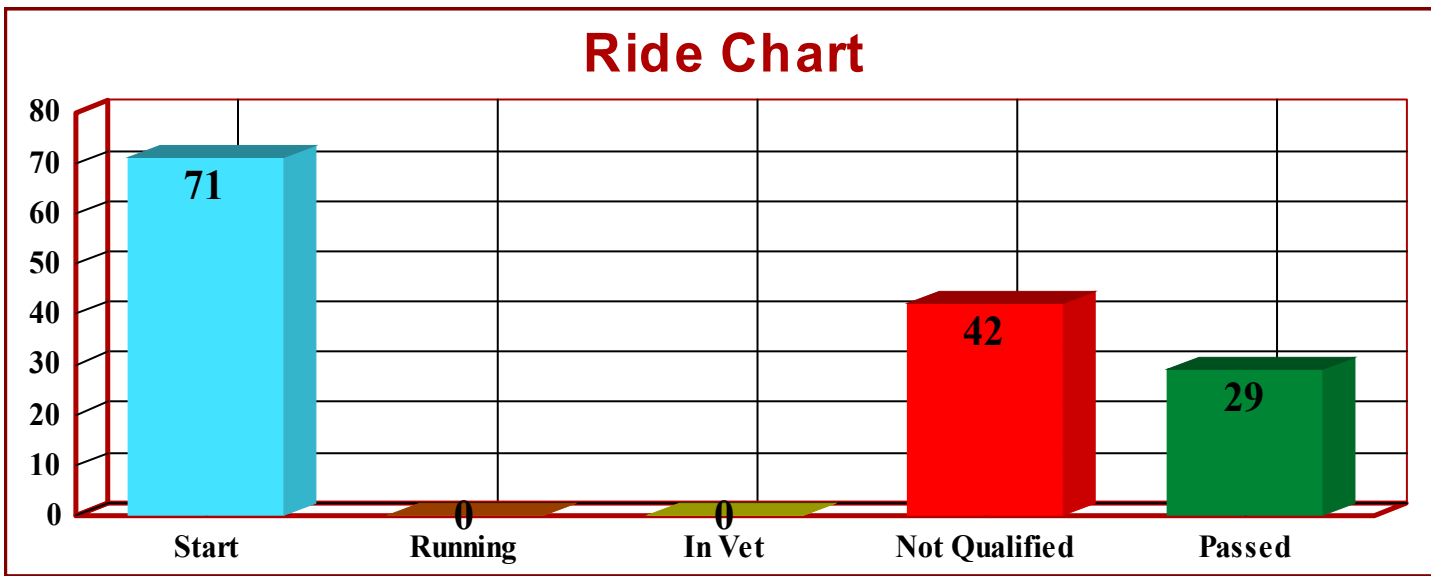

H.H Sheikha Fatima Bint Mubarak Ladies Endurance Cup for Arab Countries Only

CEN 90 KM Endurance Ride on Saturday 30th November 2013

Emirates International Endurance Village, Al Wathba, Abu Dhabi

Sponsored By : Abu Dhabi Sport Council

Finish (71 Started) (29 Passed = 40.85%) (42 NQ. = 59.15%)

Rank	Nbr.	Rider	Ph.	Phase Rank	Arrival Time	Vet In Time	ST*	2nd Insp. Time	Horse Pulse	Recovery	Ph. Riding Time	Phase Speed	T. Riding Time	Average Speed	Departure Time	Status
NQ	54	Asma Hamad bin Fahad														102SN27
			1	FTC												Disq
		UAE														
Al Reeh Endurance Stables / Raiendra Nathawat / Al Reeh Endurance Stables											Failed To Complete		Disqualified			
NQ	91	Hanan Hassan El Nahhas														103VL46
			1	FTC-ME												Disq
		EGY														
Sh Sultan bin Zaved Al Nahvan / Mohamed Hamad Al Jneibi / W rsan Stables											Failed To Complete-Metabolic		Disqualified