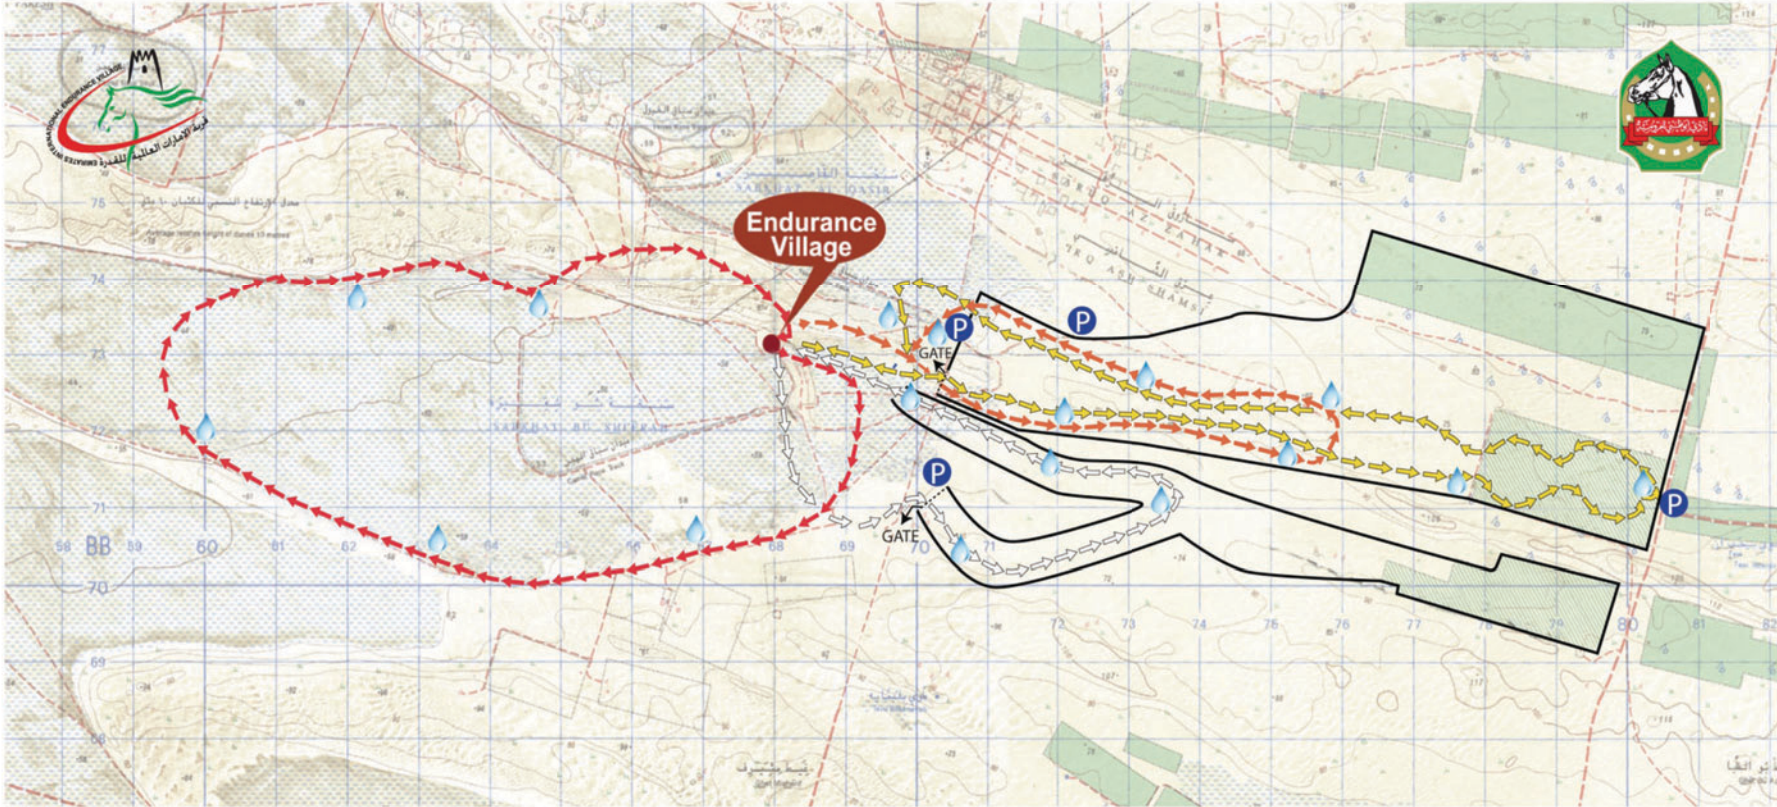

H.H. SHEIKHA FATIMA BINT MUBARAK LADIES ENDURANCE CUP FOR ARAB COUNTRIES ONLY

CEN 90 Km Endurance Ride on Saturday 30th November 2013
Emirates International Endurance Village, Al Wathba, Abu Dhabi

	Loop 1 YELLOW	30 Km	40 min. hold time
	Loop 2 RED	24 Km	30 min. hold time
	Loop 3 ORANGE	20 Km	40 min. hold time
	Loop 4 WHITE	16 Km