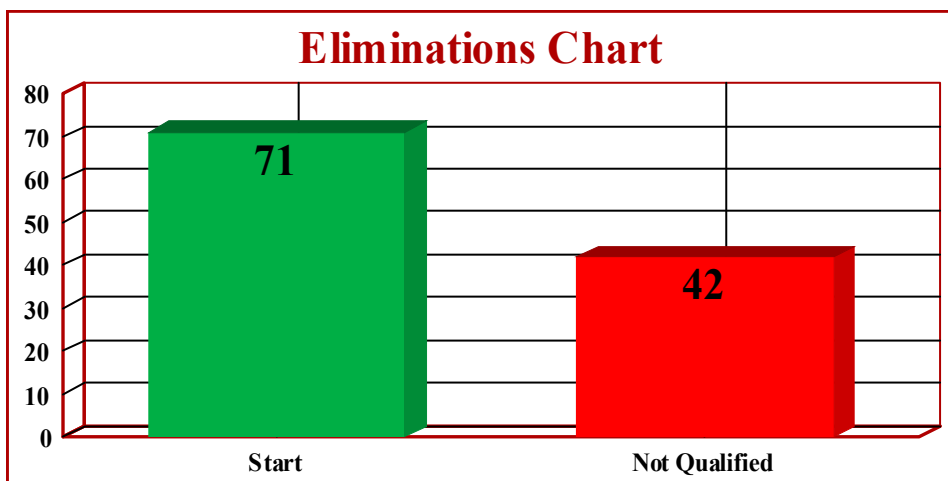

H.H Sheikha Fatima Bint Mubarak Ladies Endurance Cup for Arab Countries Only

CEN 90 KM Endurance Ride on Saturday 30th November 2013

Emirates International Endurance Village, Al Wathba, Abu Dhabi

Sponsored By : Abu Dhabi Sport Council

Eliminations, Retirements and Disqualifications List (71 Started) (42 NQ. = 59.15%)

Nbr   Horse / Rider   FEI#   Nat. Status   Reason / Location

Reason	VG				Total
	(1)	(2)	(3)	(4)	
By the Rider	1	1	3		5
Failed To Complete	4	1	1		6
Failed To Complete-Metabol	1				1
Lameness	10	3	10	1	24
Metabolic			1	2	3
Pulse				1	1
Time Over	2				2
Total	18	5	15	4	42